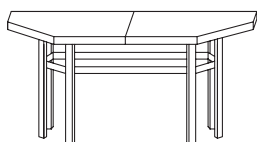

Nome	Holo Consolle
Designer	Filippo Feroldi
Anno	2019
Categoria	Tavoli
Versione	Consolle
Materiale	Ottone + vetro
Colore	Menta + Nude Oceano + Muschio Lichene + Zolfo
Peso	kg 45

Description

Designed by Filippo Feroldi for Purho and Colleoni, Holo Console is characterized by a partial octagonal brass top surmounted by a sheet of glass back-coloured in two different shades which in turn rests on a base in black lacquered wood.

Name	Holo Console
Designer	Filippo Feroldi
Year	2019
Category	Tables
Version	Console
Material	Brass + glass
Colour	Mint + Nude Ocean + Moss Lichen + Sulfur
Weight	kg 45

Dimensioni / Dimensions

Consolle
Console